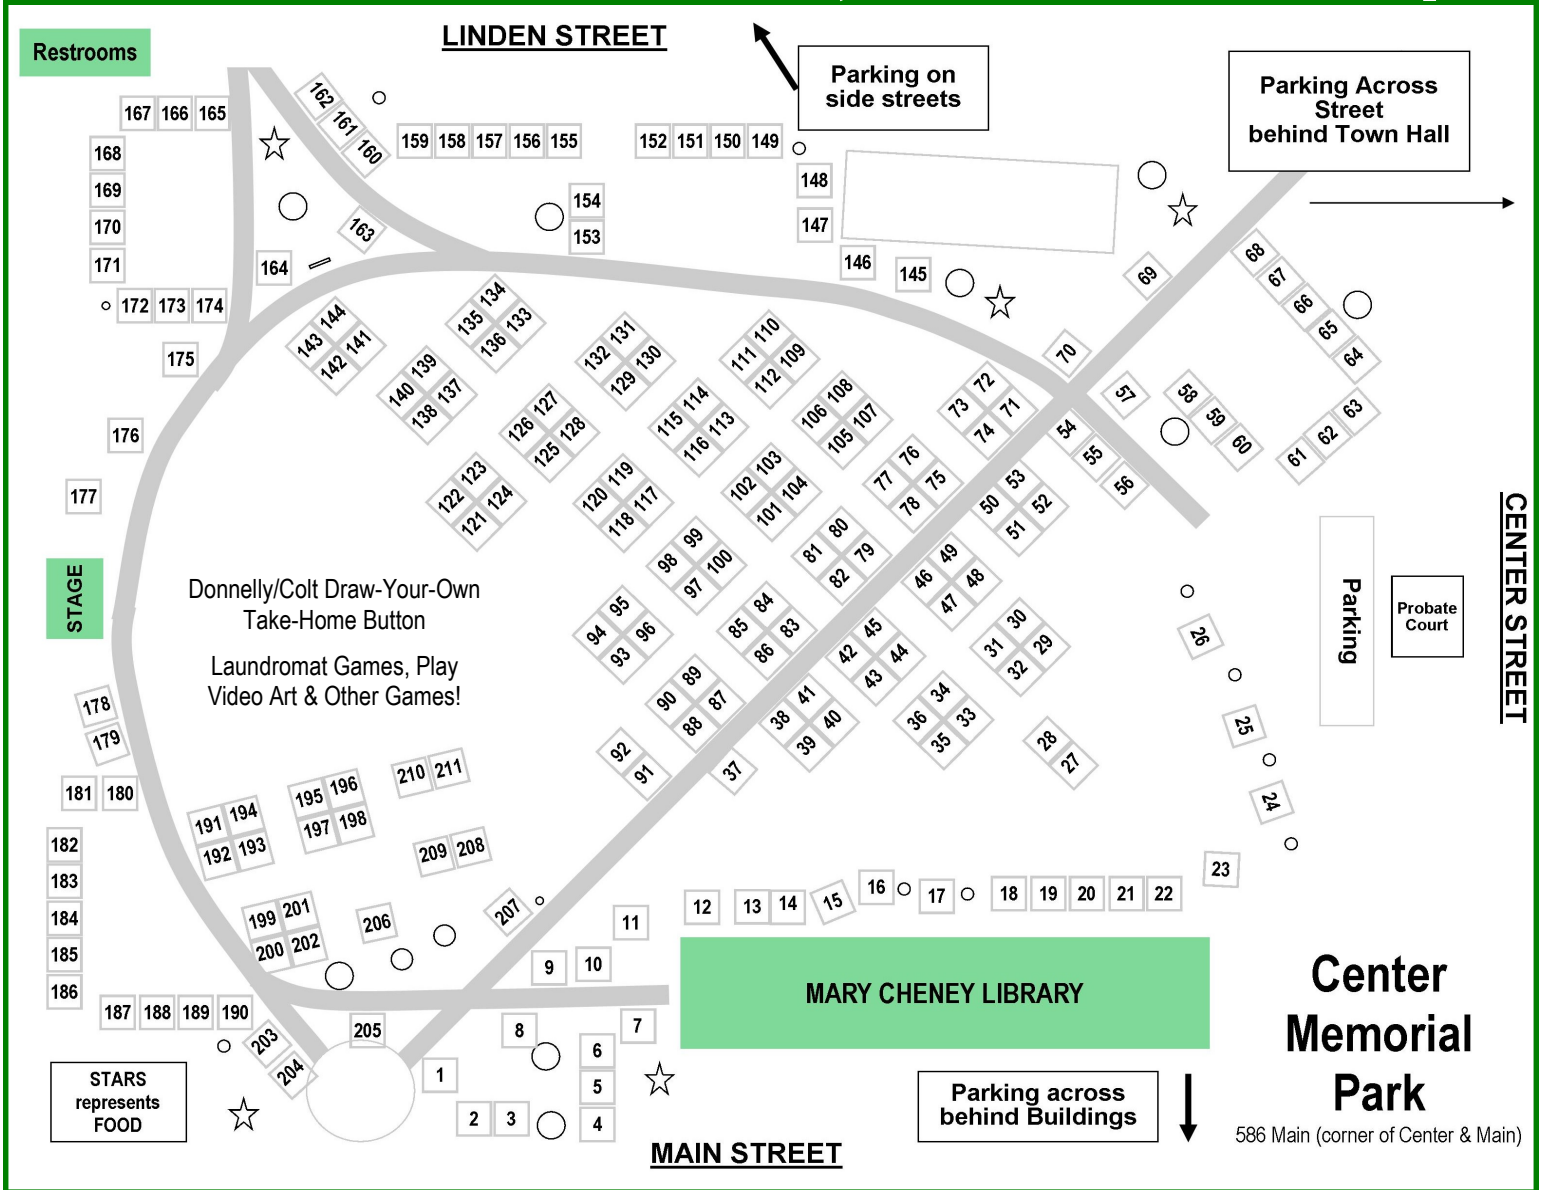

Art in the Park • June 2, 2024 • 10am—4pm

Go to www.openstudiohartford.com/art-in-the-park for more info on performers & all participants

STAGE Managed by **Rock Band 101**, www.rockbandct.com. A school for learning how to rock for all ages.

- | | | |
|------------------------|-----------------------------|-------------------------------------|
| 10:30am Tenaya Taylor | 12:30pm Bill Dougal | 2:00pm Bill Ludwig, Town Troubadour |
| 11:00am Iskcon of CT | 1:00pm Catman Bill | 2:30pm Heather McLarney |
| 12 noon The WHISH Band | 1:30pm Bonnie Jacobson Trio | 3:00pm The Guinea Pigs |
| | | 3:30pm Ali Kat Acoustic |

Thanks to Our Sponsors—Look for them in the park for sweepstakes and more

Advanced Window Systems • GoNetspeed • LeafFilter Gutter Protection
Nutmeg Insurance Providers • Renewal by Andersen • Rescom Exteriors • Warehouse '17 DIY

☆ **See the Stars for Food Locations**

- | | | |
|------------------------|------------------------|---------------|
| Bobby T's Hot Dogs | Hungry Lion Food Truck | Oh My Ganache |
| Brazilian Gula Grill | Jeff's Kettle Corn | Veegmyeats |
| Good Ole Boys Lemonade | Oh Fudge! And More | Yummy Wagon |